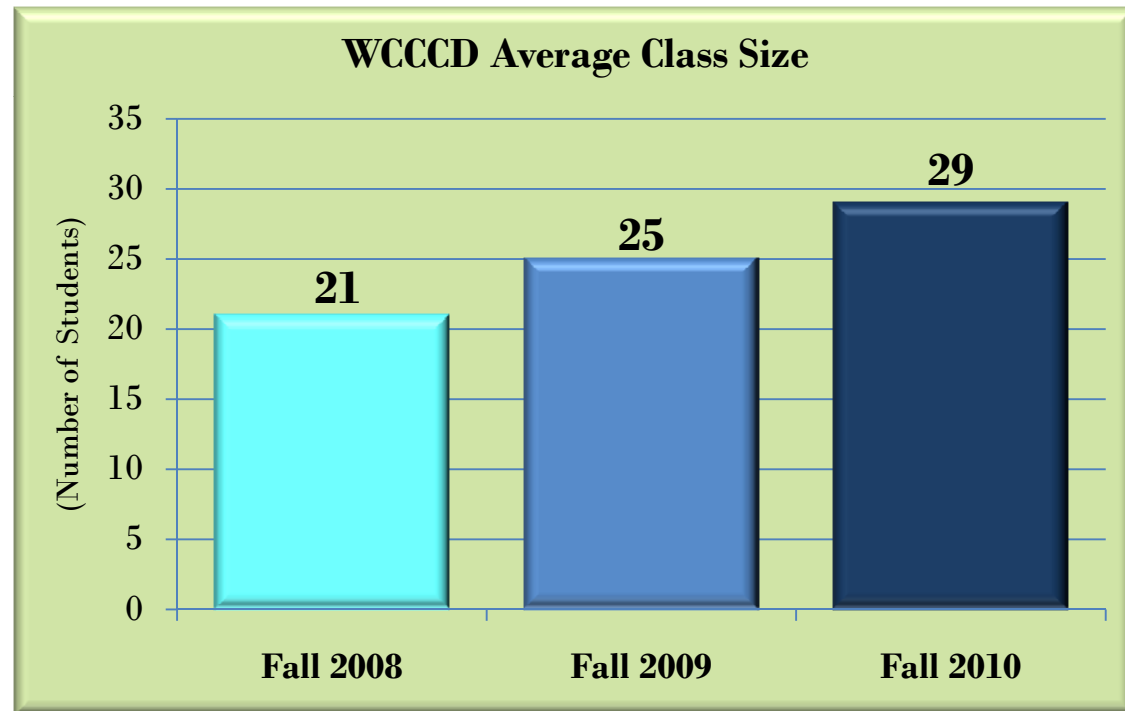

DATA DROPS

The average community college class size is 25-35 students. In contrast, some introductory-level courses at universities are in lecture halls with 150-300 or more students in a class.

Due to increase in enrollment, the average class size at WCCCD has increased over the past three years.