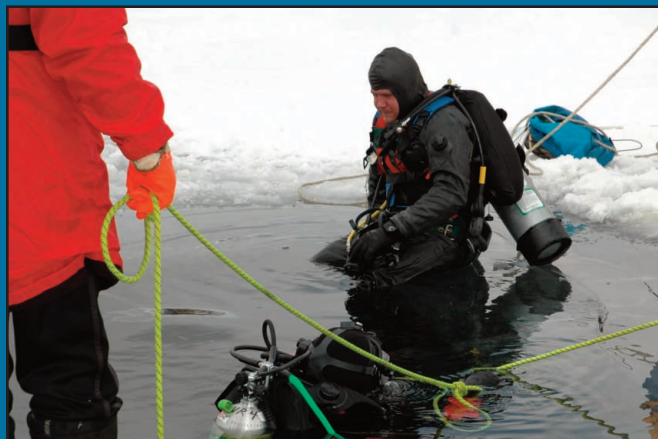

SPECIAL EVENT

**Wayne County Community College District's  
Michigan Institute for Public Safety Education (MIPSE)  
Provides Training for  
The Downriver Mutual Aid Dive Team**

The mission of the dive team is to promote water safety within their communities, provide the capability of victim and property recovery, and perform searches for evidence as it relates to crimes. Diver training also includes cold water entry by diving beneath the ice and searching for the simulated training vehicle at the bottom of the lake.