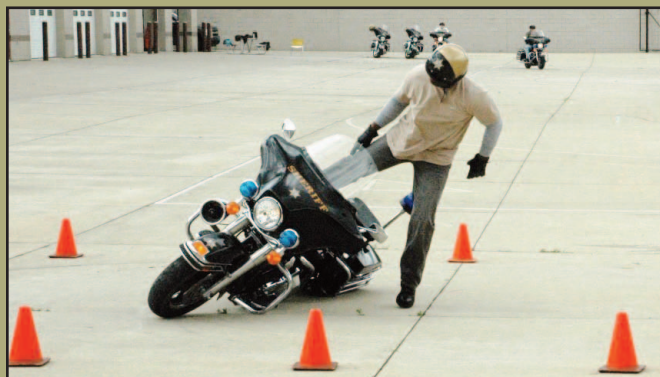

SPECIAL EVENT

Wayne County Community College District's
Michigan Institute for Public Safety Education (MIPSE)
Provided
Law Enforcement Motorcycle Training

WCCCD's Michigan Institute for Public Safety Education (MIPSE) and the Office of the Wayne County Sheriff's Training Division provided law enforcement motorcycle training. These officers participated in classroom, driving range and on the road training to properly execute their duties and responsibilities utilizing a motorcycle.